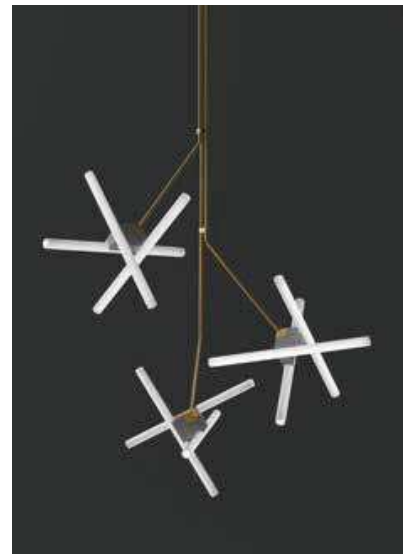

Olvidada Lamp

Esta lámpara es una pieza clásica del diseño español, reconocible por su icónica combinación de tubos, hechos de hierro pulido, latonado y barnizado y sujetos con un dado, recientemente rejuvenecidos gracias a la tecnología LED. A las conocidas versiones de suelo y techo se suman tres nuevas configuraciones: doble, triple y candelabro.

This lamp is a Spanish design classic, recognisable by its iconic combination of tubes made from polished, brass-plated and varnished iron held together with a cube, recently rejuvenated thanks to LED technology. Three new configurations are now added to the well-known floor and ceiling versions: double, triple and candelabrum.

Diseño/Design: **Pepe Cortés**

BD BARCELONA DESIGN

Ramon Turró, 126
08005 Barcelona. Spain
T/+34 934 586 909
www.bdbarcelona.com